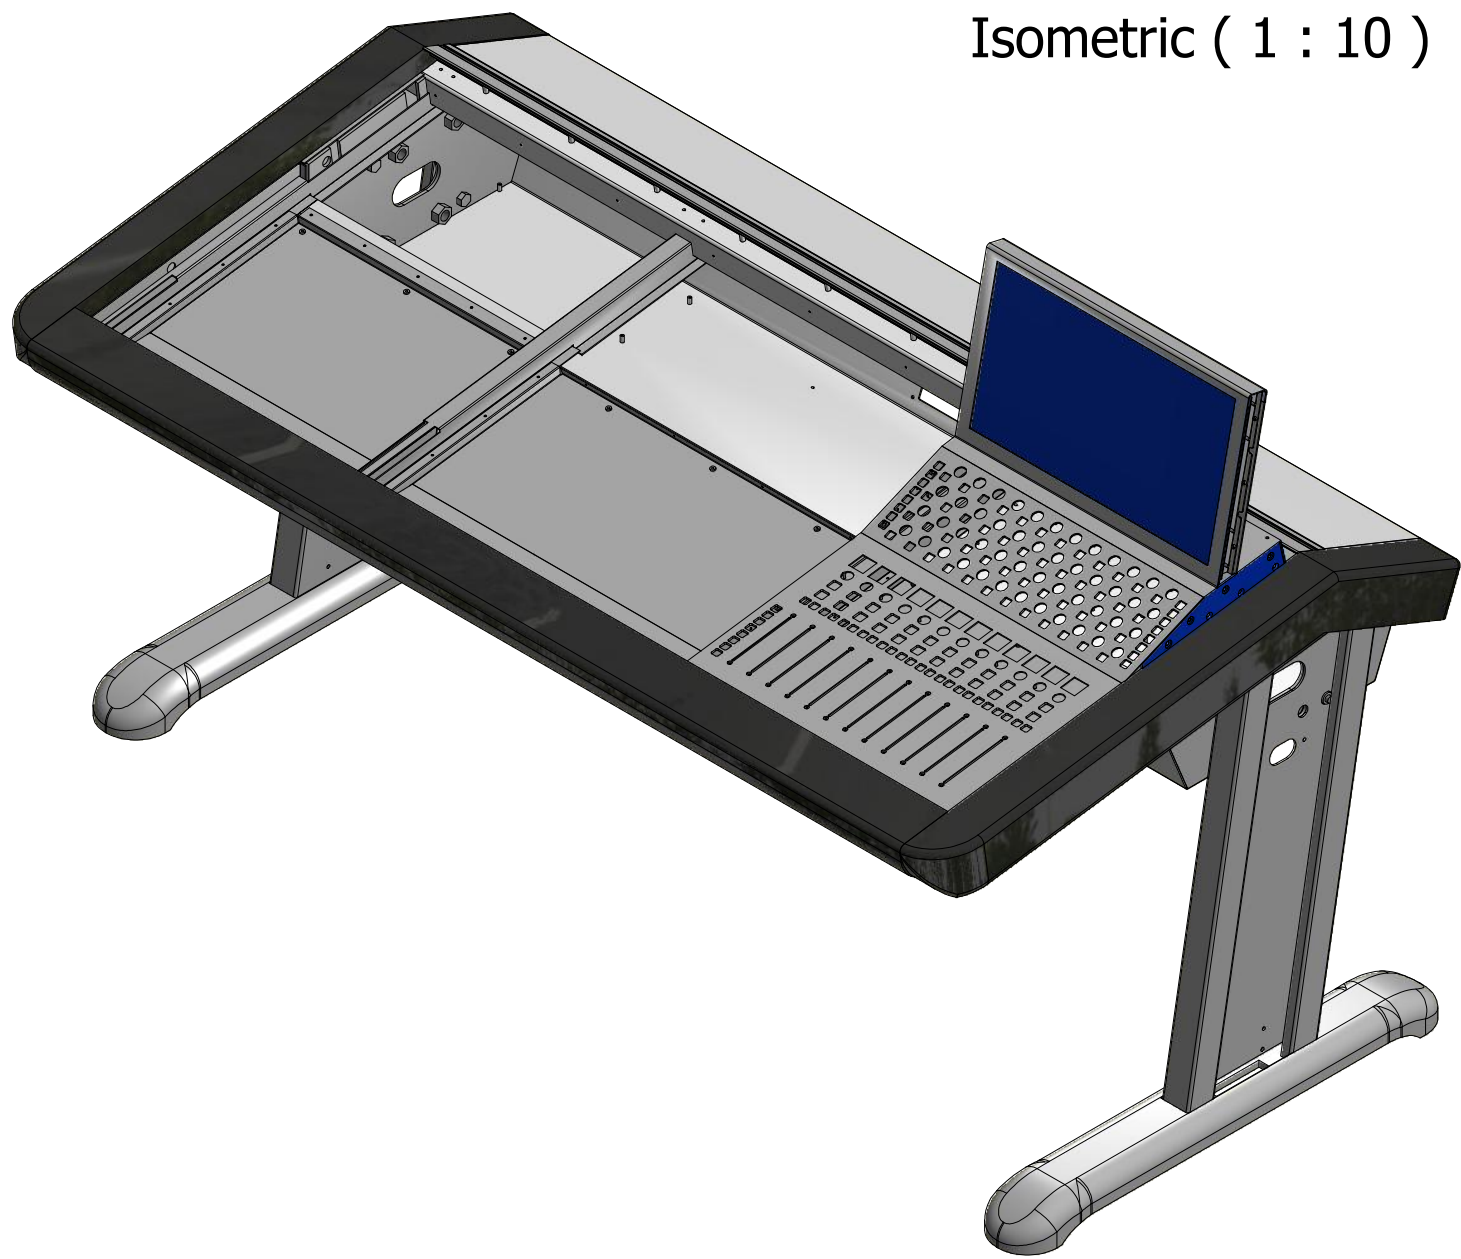

Top View (1: 10) SHEET 2

Front View (1: 10) SHEET 3

Side View (1: 10) SHEET 4

3RD ANGLE PROJECTION

DESIGNED BY Chris	CHECKED BY	APPROVED BY	DATE	DATE 16/08/2011
Fairlight AU			Evo3.3 8 deg 15 profile	ISSUE 1
			SHEET 1 / 5	

Top View (1: 5)

1783

979

490

655

DESIGNED BY Chris	CHECKED BY	APPROVED BY	DATE	DATE 16/08/2011
Fairlight AU			Evo3.3 8 deg 15 profile	ISSUE 1
				SHEET 2 / 5

Front View (1: 5)

DESIGNED BY Chris	CHECKED BY	APPROVED BY	DATE	DATE 16/08/2011
Fairlight AU			Evo3.3 8 deg 15 profile	ISSUE 1
				SHEET 3 / 5

Side View (1:5)

DESIGNED BY Chris	CHECKED BY	APPROVED BY	DATE	DATE 16/08/2011
Fairlight AU			Evo3.3 8 deg 15 profile	ISSUE 1
				SHEET 4 / 5

Isometric (1 : 10)

DESIGNED BY Chris	CHECKED BY	APPROVED BY	DATE	DATE 16/08/2011
Fairlight AU			Evo3.3 8 deg 15 profile	ISSUE 1
				SHEET 5 / 5