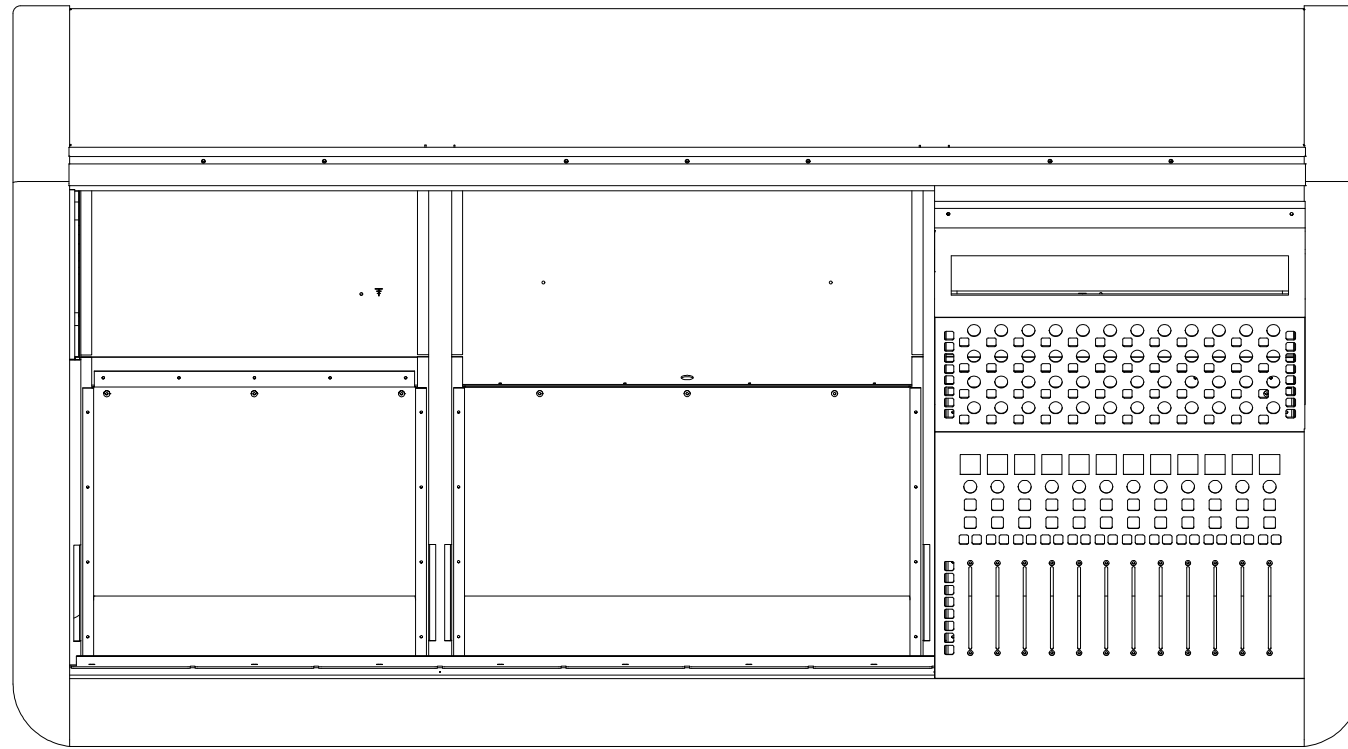

Top View (1: 10) SHEET 2

Front View (1: 10) SHEET 3

Side View (1: 10) SHEET 4

3RD ANGLE PROJECTION

DESIGNED BY Chris	CHECKED BY	APPROVED BY	DATE	DATE 16/08/2011
Fairlight AU			Evo3.3 8 deg 15 profile	ISSUE 1
			SHEET 1 / 5	

Top View (1: 5)

1783

979

490

655

DESIGNED BY Chris	CHECKED BY	APPROVED BY	DATE	DATE 16/08/2011
Fairlight AU			Evo3.3 8 deg 15 profile	ISSUE 1
				SHEET 2 / 5

Front View (1: 5)

DESIGNED BY Chris	CHECKED BY	APPROVED BY	DATE	DATE 16/08/2011
Fairlight AU			Evo3.3 8 deg 15 profile	ISSUE 1
				SHEET 3 / 5

Side View (1:5)

DESIGNED BY Chris	CHECKED BY	APPROVED BY	DATE	DATE 16/08/2011
Fairlight AU			Evo3.3 8 deg 15 profile	ISSUE 1
				SHEET 4 / 5

Isometric (1 : 10)

DESIGNED BY Chris	CHECKED BY	APPROVED BY	DATE	DATE 16/08/2011
Fairlight AU			Evo3.3 8 deg 15 profile	ISSUE 1
				SHEET 5 / 5