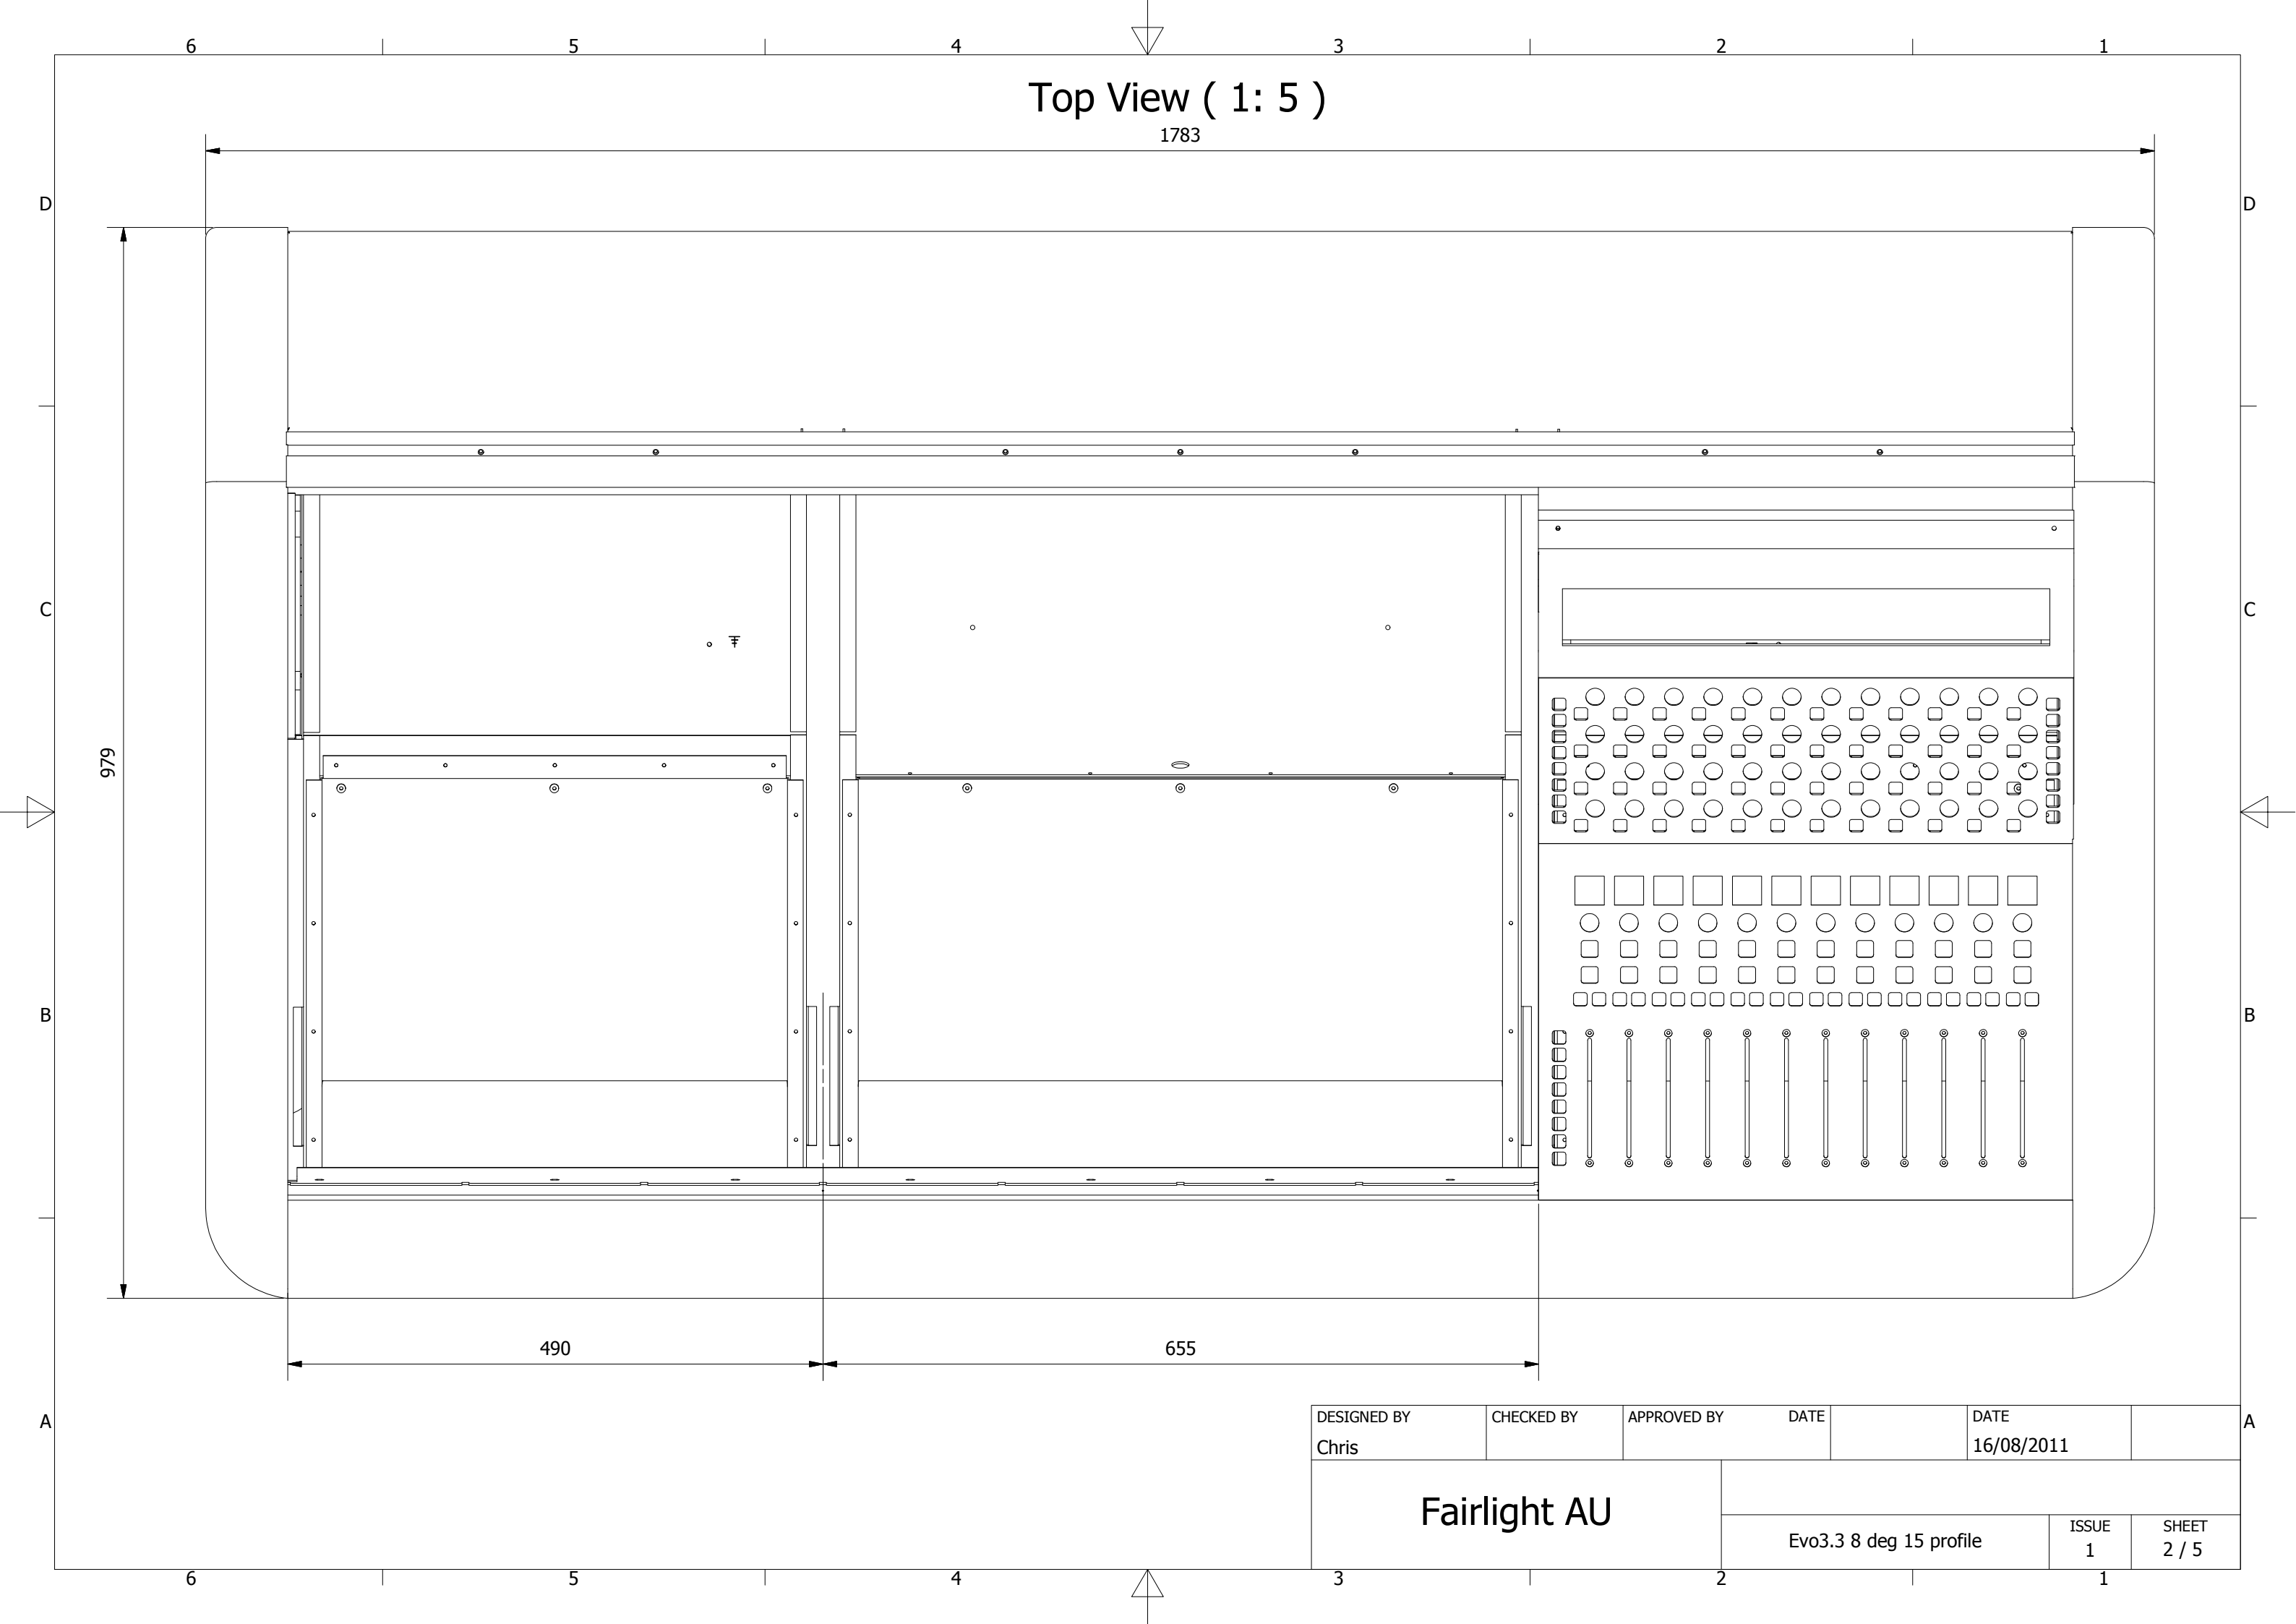

Top View (1: 10) SHEET 2

Front View (1: 10) SHEET 3

Side View (1: 10) SHEET 4

3RD ANGLE PROJECTION

DESIGNED BY Chris	CHECKED BY	APPROVED BY	DATE	DATE 16/08/2011
Fairlight AU			Evo3.3 8 deg 15 profile	ISSUE 1
			SHEET 1 / 5	

Top View (1: 5)

1783

979

490

655

DESIGNED BY Chris	CHECKED BY	APPROVED BY	DATE	DATE 16/08/2011
Fairlight AU			Evo3.3 8 deg 15 profile	ISSUE 1
				SHEET 2 / 5

Front View (1: 5)

DESIGNED BY Chris	CHECKED BY	APPROVED BY	DATE	DATE 16/08/2011
Fairlight AU			Evo3.3 8 deg 15 profile	ISSUE 1
				SHEET 3 / 5

Side View (1:5)

DESIGNED BY Chris	CHECKED BY	APPROVED BY	DATE	DATE 16/08/2011
Fairlight AU			Evo3.3 8 deg 15 profile	ISSUE 1
				SHEET 4 / 5

Isometric (1 : 10)

DESIGNED BY Chris	CHECKED BY	APPROVED BY	DATE	DATE 16/08/2011
Fairlight AU			Evo3.3 8 deg 15 profile	ISSUE 1
				SHEET 5 / 5