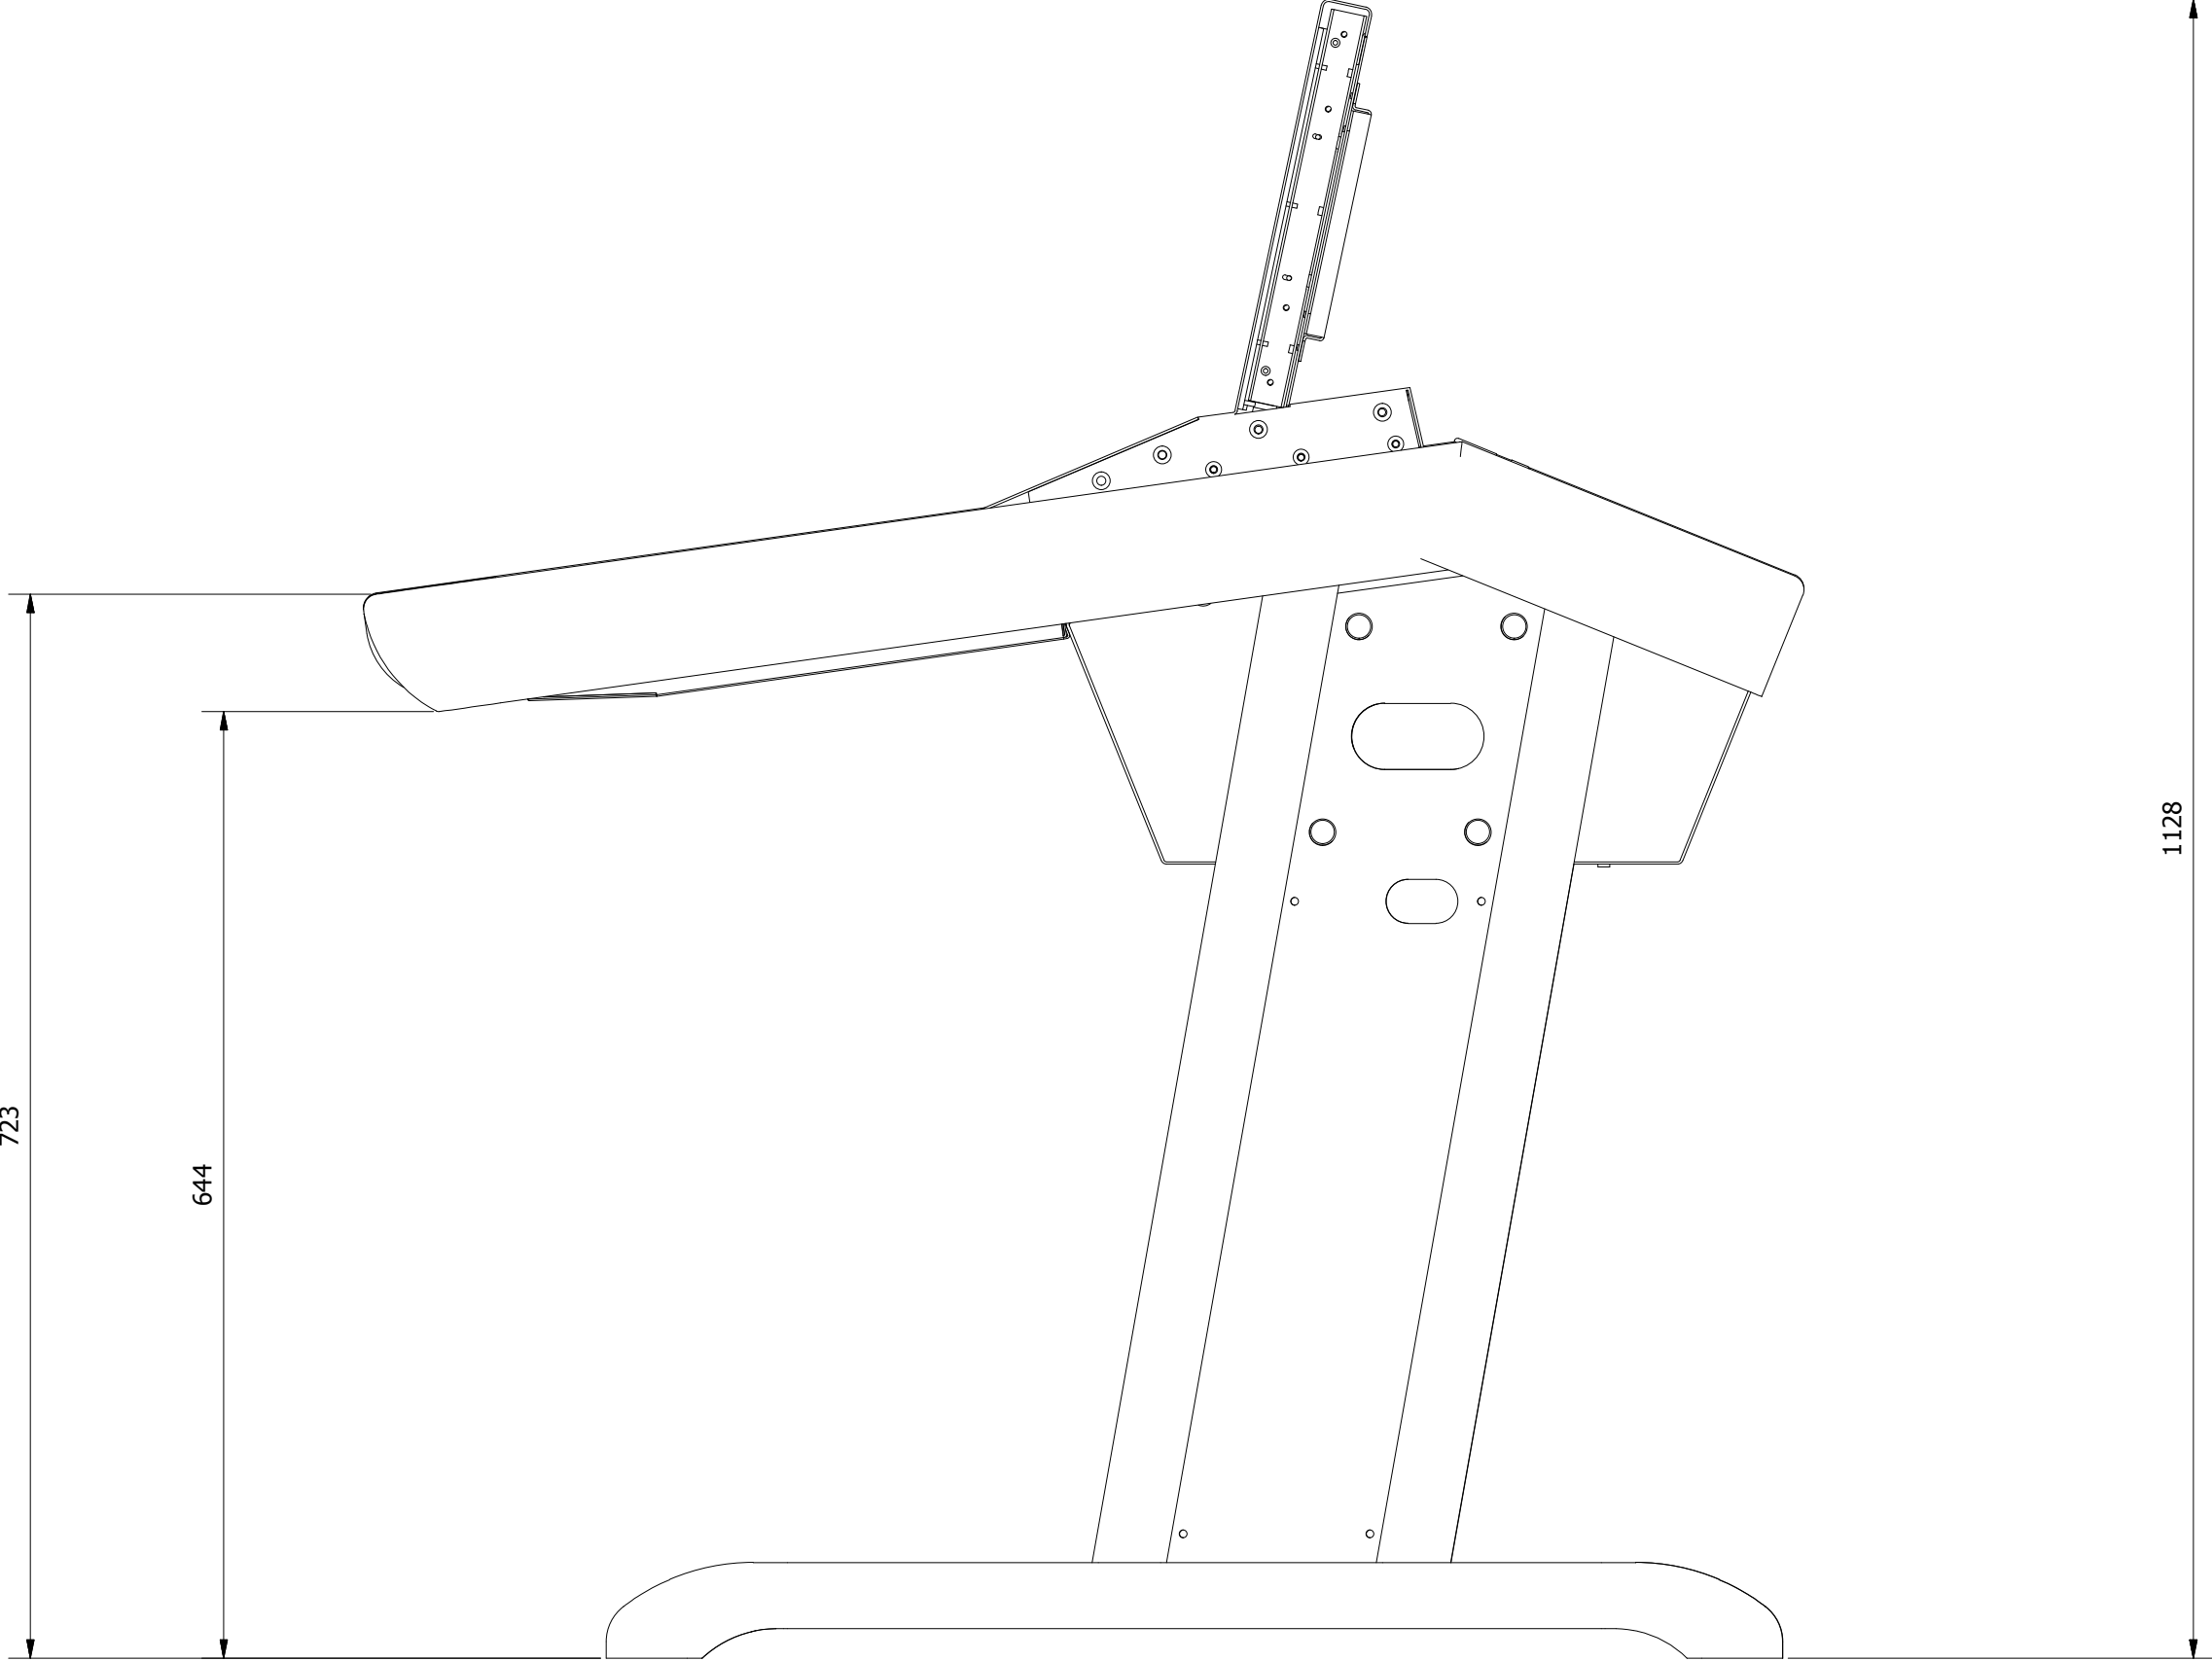

Top View (1: 10) SHEET 2

Front View (1: 10) SHEET 3

Side View (1: 10) SHEET 4

3RD ANGLE PROJECTION

DESIGNED BY Chris	CHECKED BY	APPROVED BY	DATE	DATE 16/08/2011
Fairlight AU			Evo3.3 8 deg 15 profile	ISSUE 1
			SHEET 1 / 5	

Top View (1: 5)

1783

979

490

655

DESIGNED BY Chris	CHECKED BY	APPROVED BY	DATE	DATE 16/08/2011
Fairlight AU			Evo3.3 8 deg 15 profile	ISSUE 1
				SHEET 2 / 5

Front View (1: 5)

DESIGNED BY Chris	CHECKED BY	APPROVED BY	DATE	DATE 16/08/2011
Fairlight AU			Evo3.3 8 deg 15 profile	ISSUE 1
				SHEET 3 / 5

Side View (1:5)

DESIGNED BY Chris	CHECKED BY	APPROVED BY	DATE	DATE 16/08/2011
Fairlight AU			Evo3.3 8 deg 15 profile	ISSUE 1
				SHEET 4 / 5

Isometric (1 : 10)

DESIGNED BY Chris	CHECKED BY	APPROVED BY	DATE	DATE 16/08/2011
Fairlight AU			Evo3.3 8 deg 15 profile	ISSUE 1
				SHEET 5 / 5