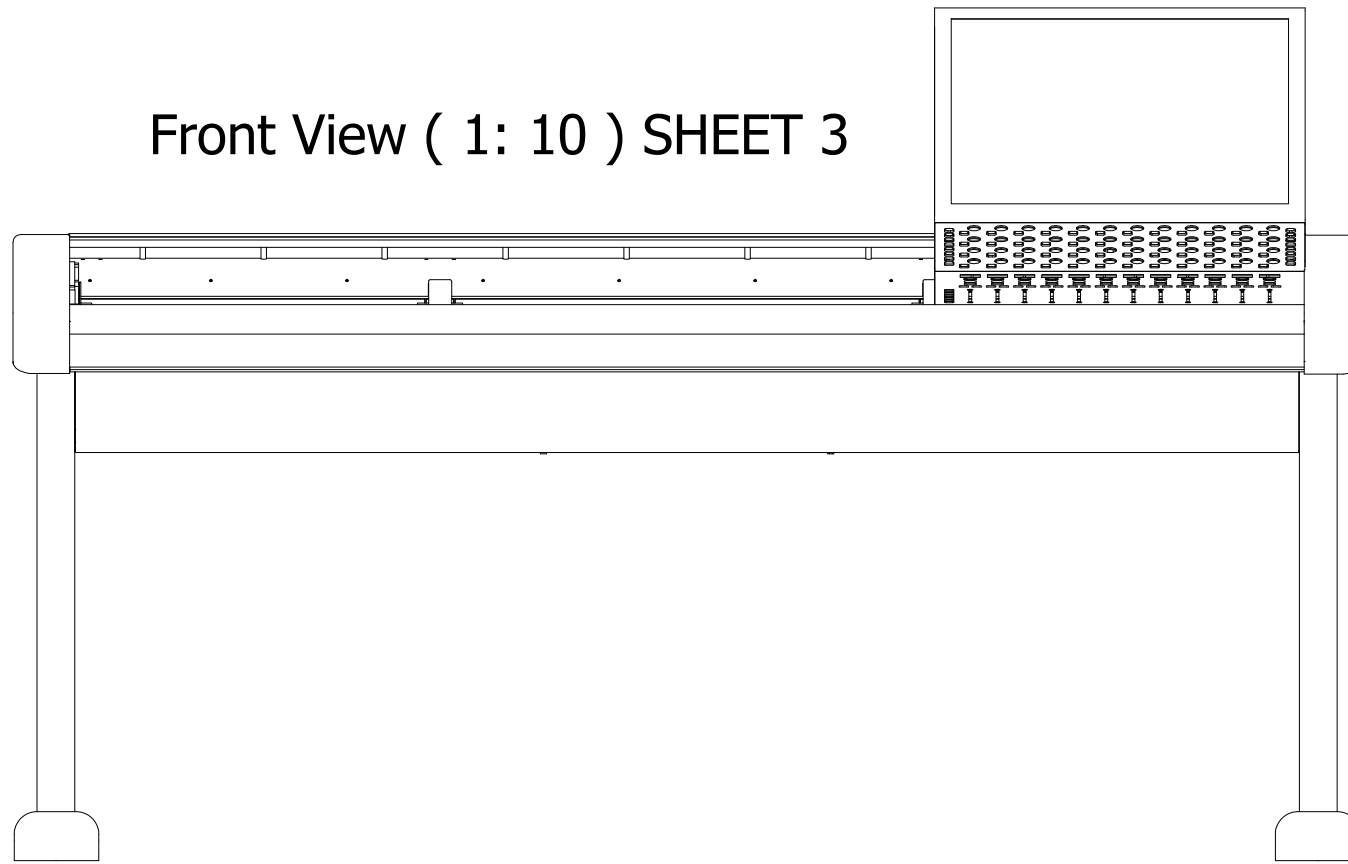

Top View (1: 10) SHEET 2

Front View (1: 10) SHEET 3

Side View (1: 10) SHEET 4

3RD ANGLE PROJECTION

DESIGNED BY Chris	CHECKED BY	APPROVED BY	DATE	DATE 16/08/2011
Fairlight AU			Evo3.3 8 deg 15 profile	ISSUE 1
			SHEET 1 / 5	

Top View (1: 5)

1783

979

490

655

DESIGNED BY Chris	CHECKED BY	APPROVED BY	DATE	DATE 16/08/2011
Fairlight AU			Evo3.3 8 deg 15 profile	ISSUE 1
				SHEET 2 / 5

Front View (1: 5)

DESIGNED BY Chris	CHECKED BY	APPROVED BY	DATE	DATE 16/08/2011
Fairlight AU			Evo3.3 8 deg 15 profile	ISSUE 1
				SHEET 3 / 5

Side View (1:5)

DESIGNED BY Chris	CHECKED BY	APPROVED BY	DATE	DATE 16/08/2011
Fairlight AU			Evo3.3 8 deg 15 profile	ISSUE 1
				SHEET 4 / 5

Isometric (1 : 10)

DESIGNED BY Chris	CHECKED BY	APPROVED BY	DATE	DATE 16/08/2011
Fairlight AU			Evo3.3 8 deg 15 profile	ISSUE 1
				SHEET 5 / 5