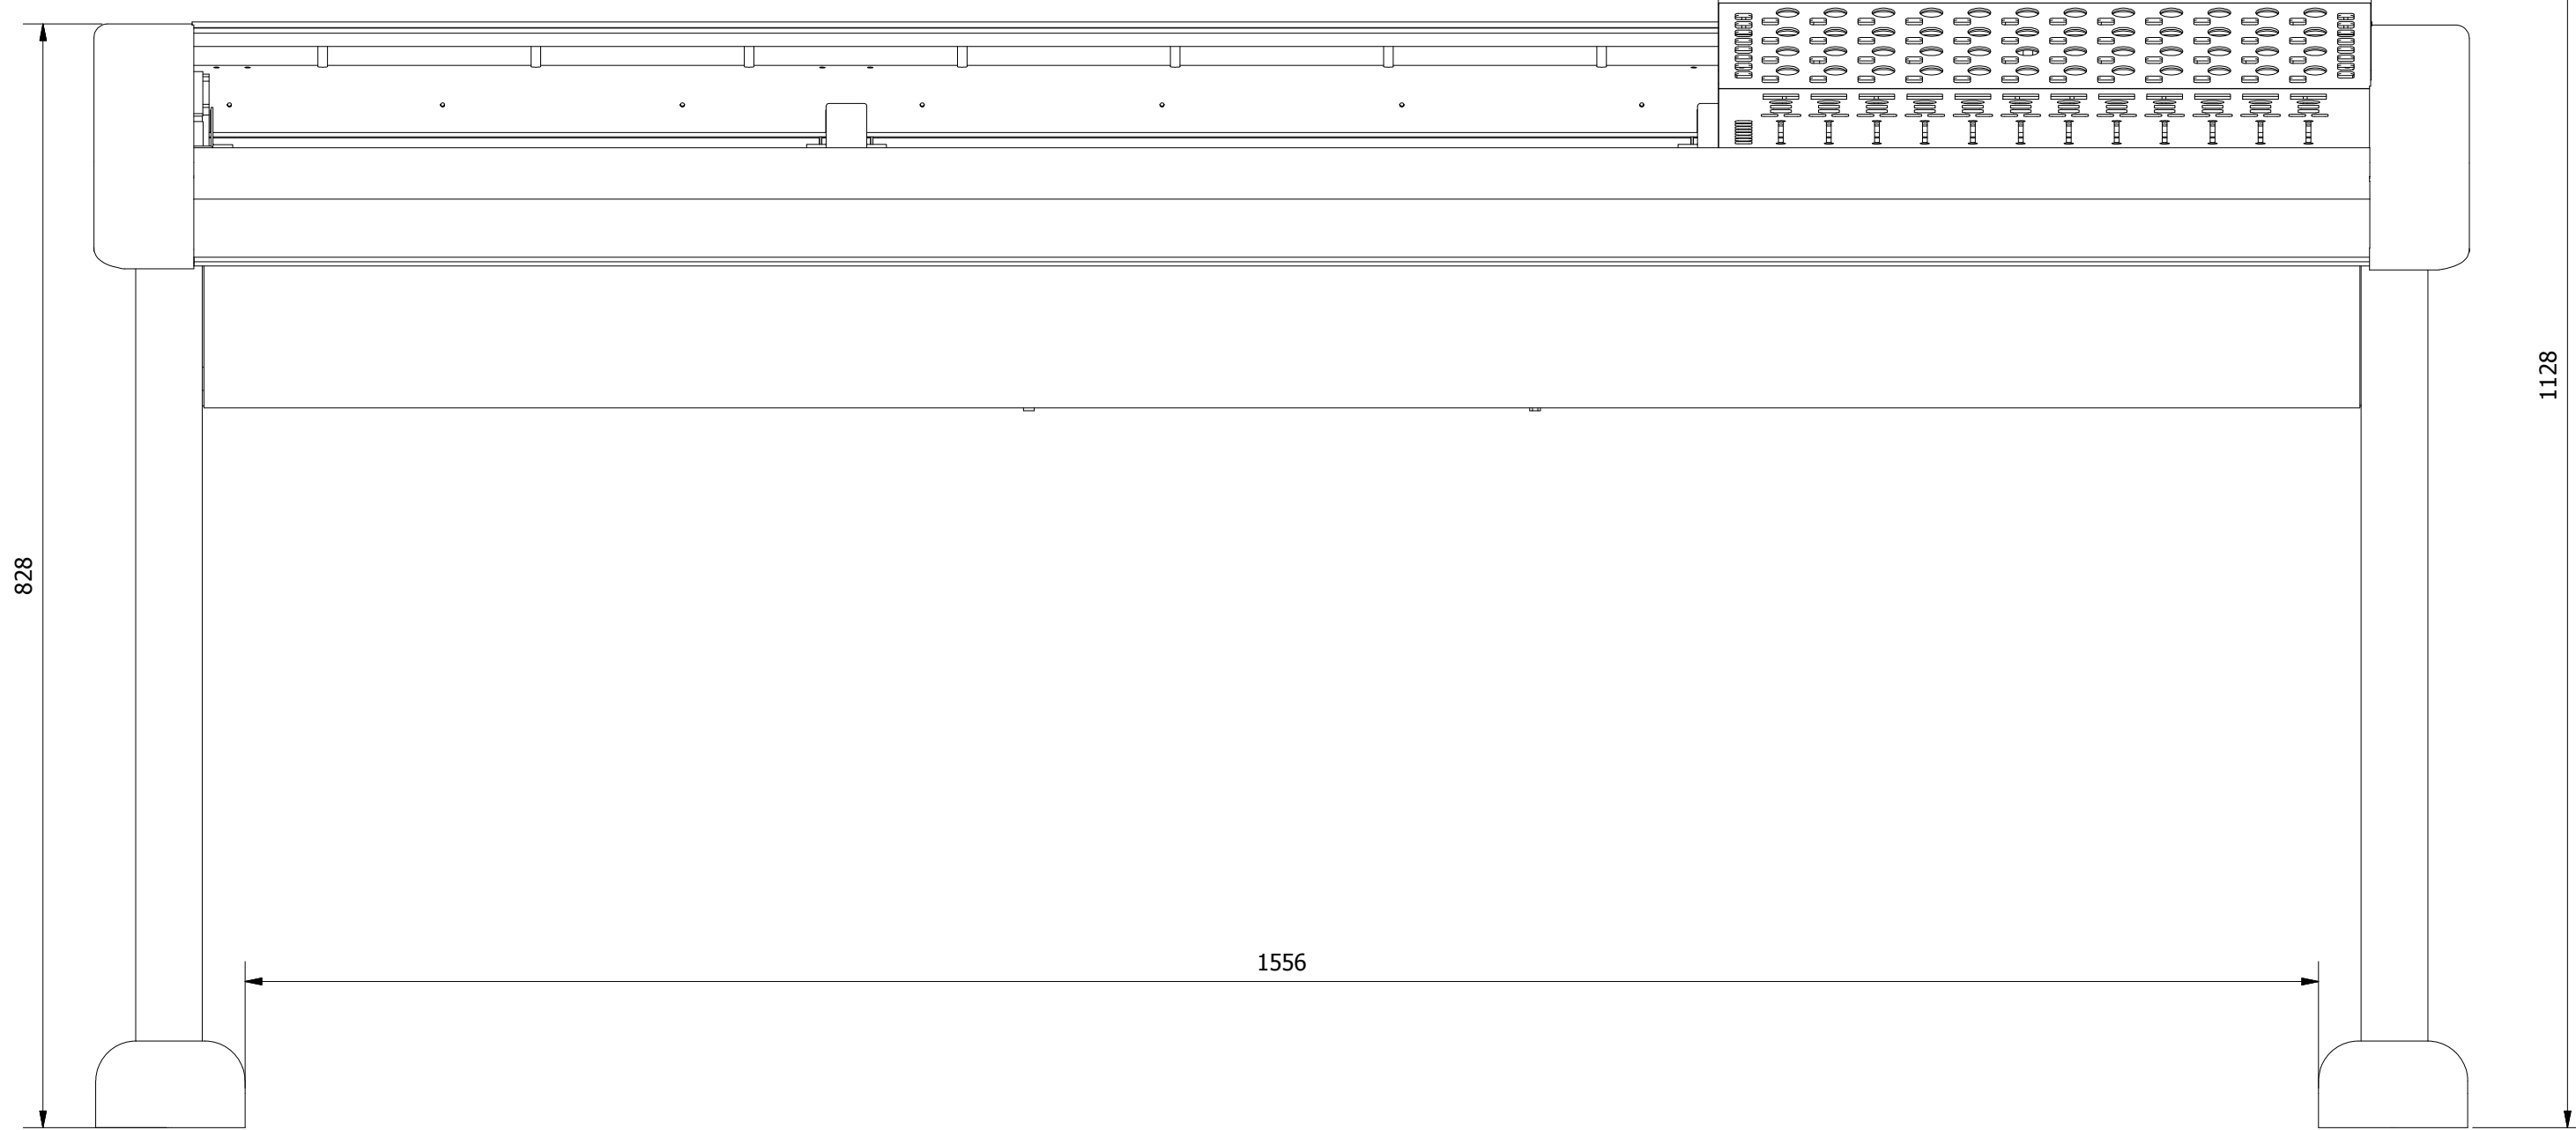

Top View (1: 5)

1783

979

490

655

DESIGNED BY Chris	CHECKED BY	APPROVED BY	DATE	DATE 16/08/2011
Fairlight AU			Evo3.3 8 deg 15 profile	ISSUE 1
				SHEET 2 / 5

Front View (1: 5)

DESIGNED BY Chris	CHECKED BY	APPROVED BY	DATE	DATE 16/08/2011
Fairlight AU			Evo3.3 8 deg 15 profile	ISSUE 1
				SHEET 3 / 5

Side View (1:5)

DESIGNED BY Chris	CHECKED BY	APPROVED BY	DATE	DATE 16/08/2011
Fairlight AU			Evo3.3 8 deg 15 profile	ISSUE 1
				SHEET 4 / 5

Isometric (1 : 10)

DESIGNED BY Chris	CHECKED BY	APPROVED BY	DATE	DATE 16/08/2011
Fairlight AU			Evo3.3 8 deg 15 profile	ISSUE 1
				SHEET 5 / 5