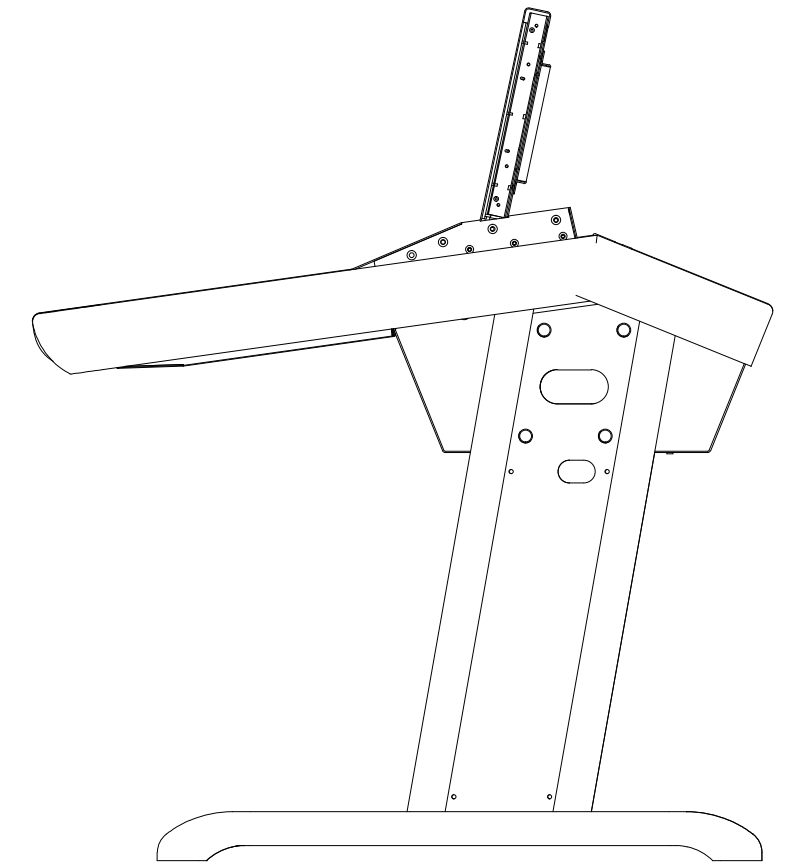

Top View (1: 10) SHEET 2

Front View (1: 10) SHEET 3

Side View (1: 10) SHEET 4

3RD ANGLE PROJECTION

DESIGNED BY Chris	CHECKED BY	APPROVED BY	DATE	DATE 16/08/2011
Fairlight AU			Evo3.3 8 deg 15 profile	ISSUE 1
			SHEET 1 / 5	

Top View (1: 5)

1783

979

490

655

DESIGNED BY Chris	CHECKED BY	APPROVED BY	DATE	DATE 16/08/2011
Fairlight AU			Evo3.3 8 deg 15 profile	ISSUE 1
				SHEET 2 / 5

Front View (1: 5)

DESIGNED BY Chris	CHECKED BY	APPROVED BY	DATE	DATE 16/08/2011
Fairlight AU			Evo3.3 8 deg 15 profile	ISSUE 1
				SHEET 3 / 5

Side View (1:5)

DESIGNED BY Chris	CHECKED BY	APPROVED BY	DATE	DATE 16/08/2011
Fairlight AU			Evo3.3 8 deg 15 profile	ISSUE 1
				SHEET 4 / 5

Isometric (1 : 10)

DESIGNED BY Chris	CHECKED BY	APPROVED BY	DATE	DATE 16/08/2011
Fairlight AU			Evo3.3 8 deg 15 profile	ISSUE 1
				SHEET 5 / 5